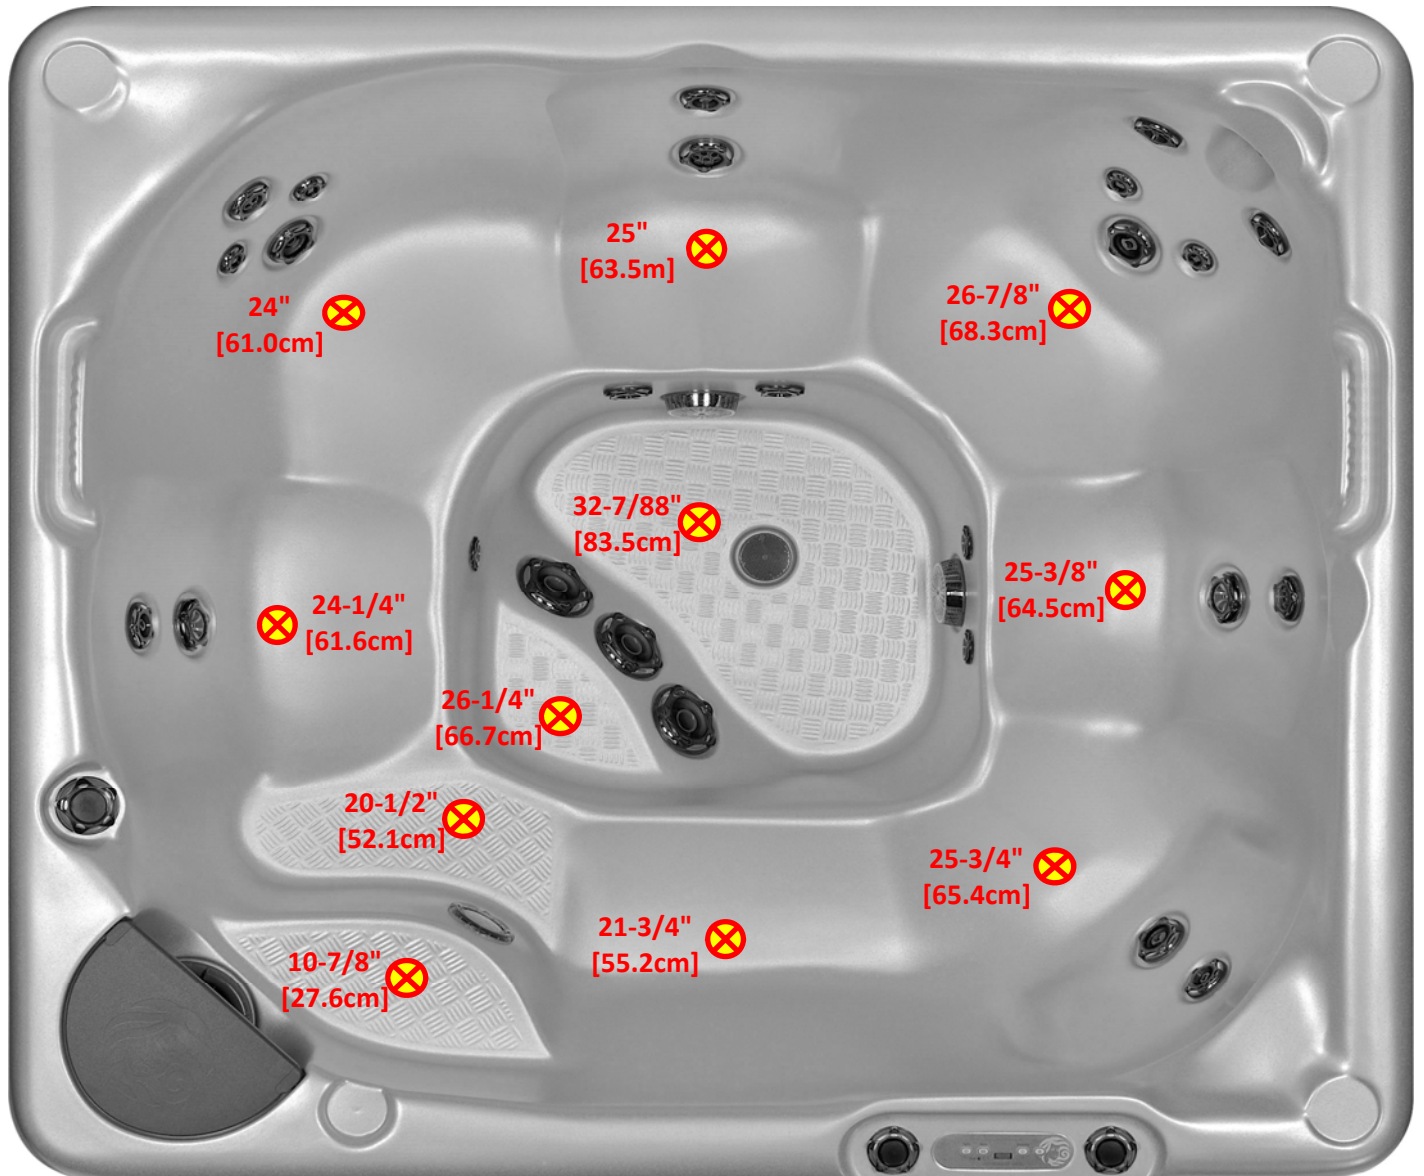

BEACHCOMBER HOT TUBS SEATING DEPTHS & DIMENSIONS

360

Updated: February 20, 2014

Should you have any questions, please contact Beachcomber Hot Tubs

store@beachcomberhottubs.com

1-866-568-0668