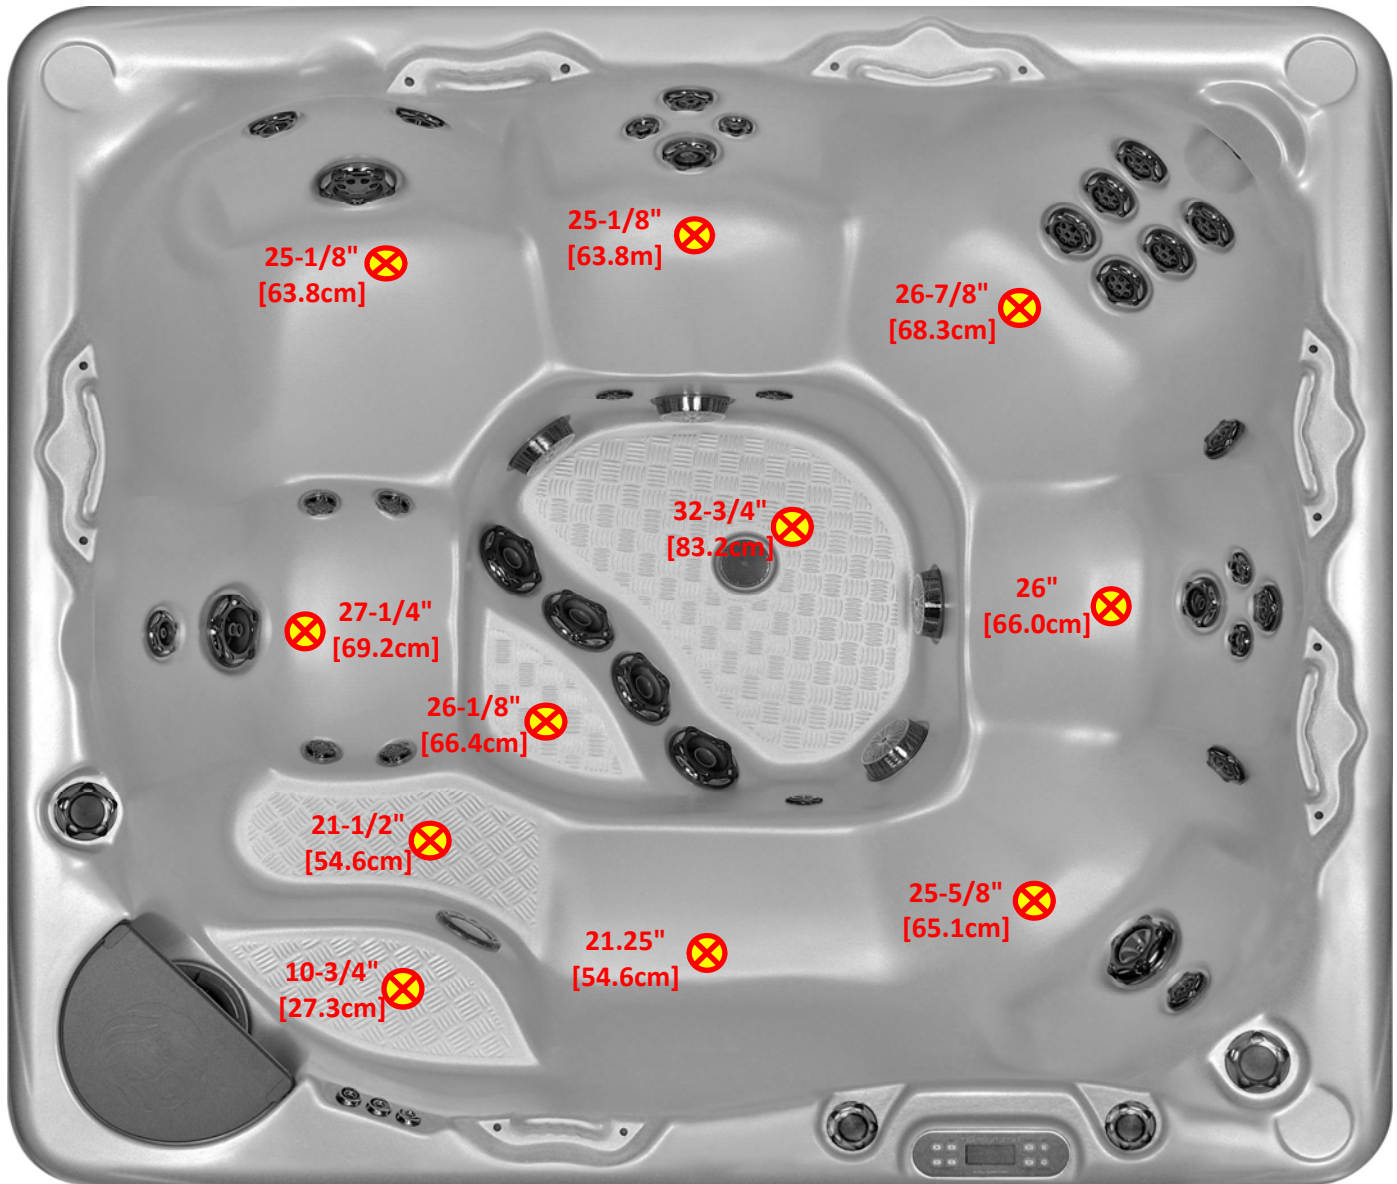

BEACHCOMBER HOT TUBS SEATING DEPTHS & DIMENSIONS

720

Updated: February 20, 2014

Should you have any questions, please contact Beachcomber Hot Tubs

store@beachcomberhottubs.com

1-866-568-0668